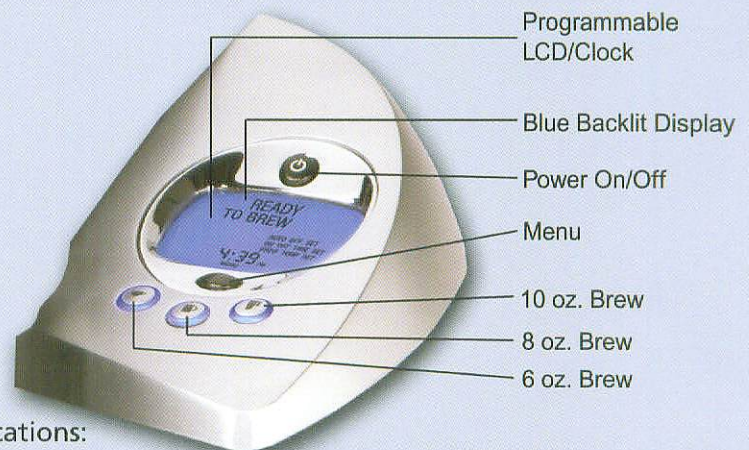

Enjoy

gourmet coffee by
the cup at home
with no messy grinding
or cleanup

Brew size options

- 6 oz. 8 oz. 10 oz. brews

Blue backlit LCD display includes
clock and on/off timer

Stylish chrome accents for an upscale
look in gourmet kitchens

Illuminated water reservoir

48 oz. removable cold water reservoir

Removable drip tray to accommodate
travel mugs

For more information please contact...

Specifications:

Model #: B60

Weight: 12lb empty; 15lb full

Dimensions: 13"H 10"W 13.25"D

Power: 1500 watts

Voltage: 120VAC/60HZ

Uses all K-Cup® portion packs

UL and c-UL approved for Household use only